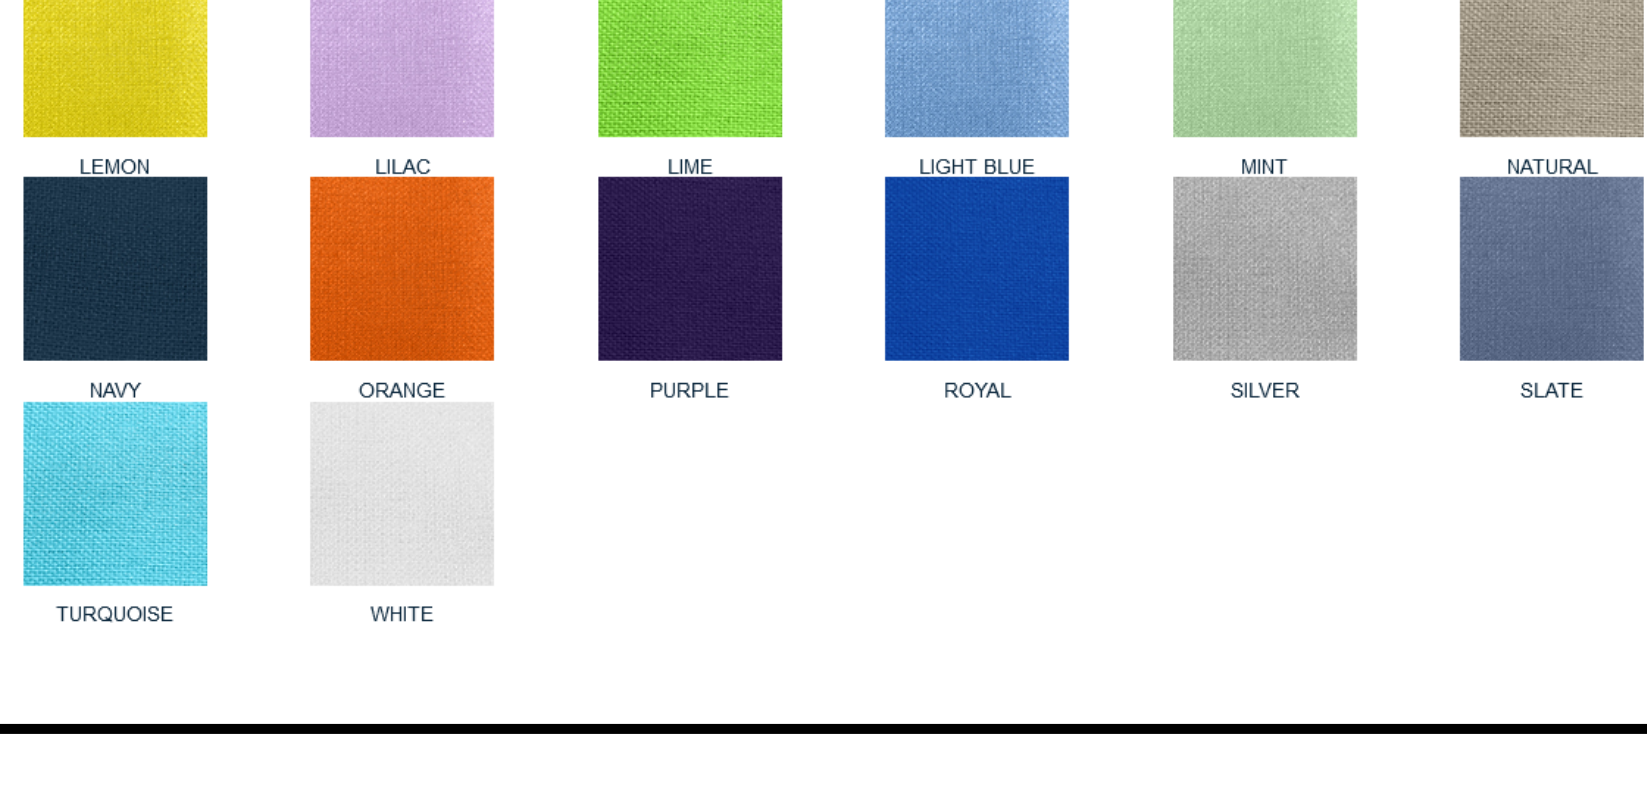

Faux Burlap Havana

BLACK

BURGUNDY

CAMEL

CHARCOAL

CHOCOLATE

COBALT

GOLD

HOLIDAY RED

HUNTER

ICE PEACH

ICE PINK

IVORY

LEMON

LILAC

LIME

LIGHT BLUE

MINT

NATURAL

NAVY

ORANGE

PURPLE

ROYAL

SILVER

SLATE

TURQUOISE

WHITE

Radiance Nylon