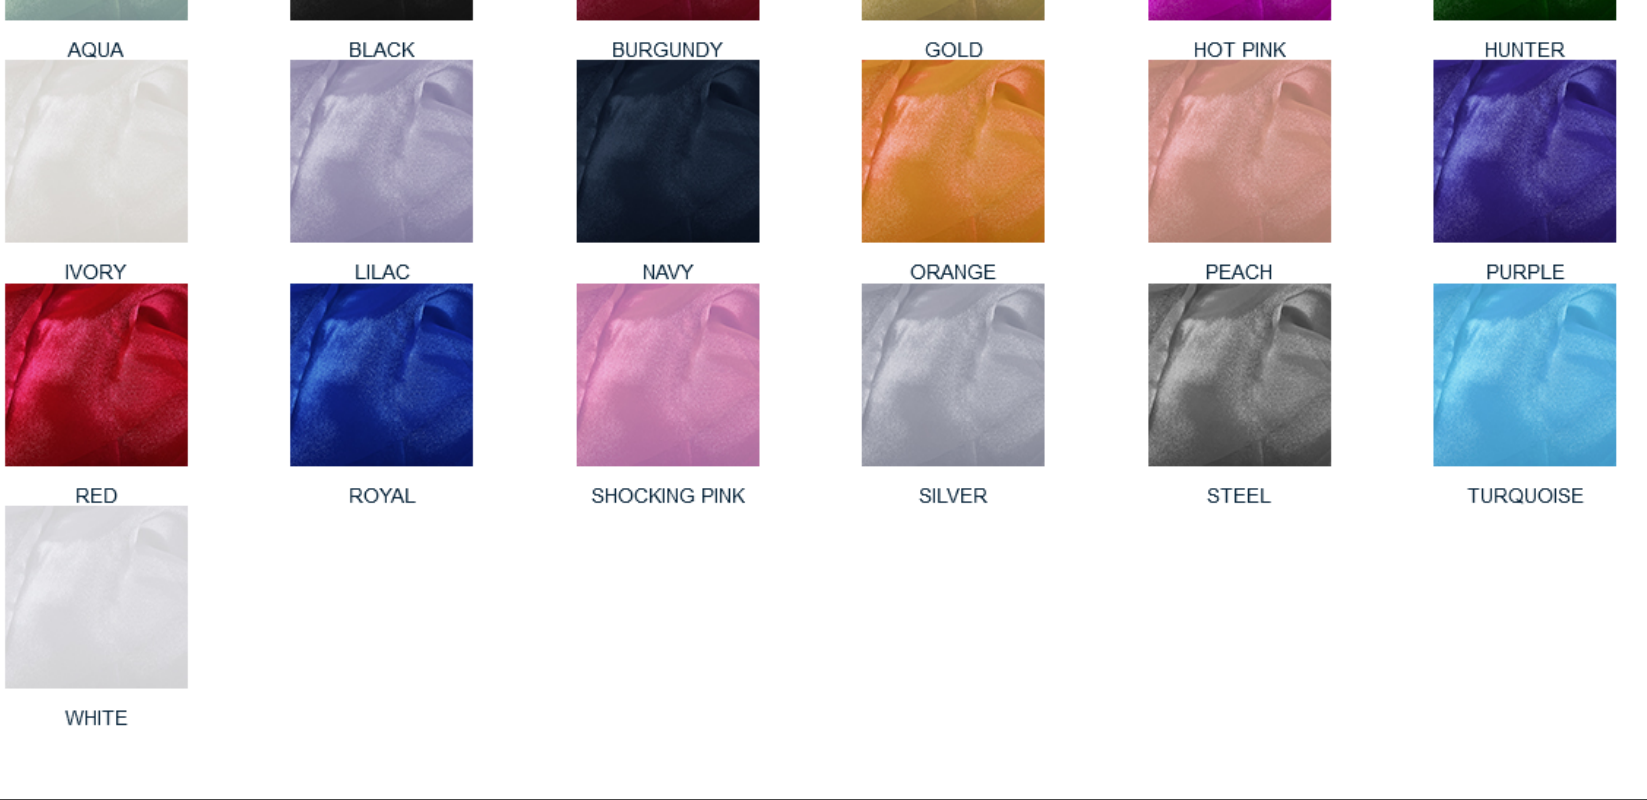

Sparkling Organza

AQUA

BLACK

BURGUNDY

GOLD

HOT PINK

HUNTER

IVORY

LILAC

NAVY

ORANGE

PEACH

PURPLE

RED

ROYAL

SHOCKING PINK

SILVER

STEEL

TURQUOISE

WHITE

Tissue Lamé

(60% Metal & 40% Nylon)