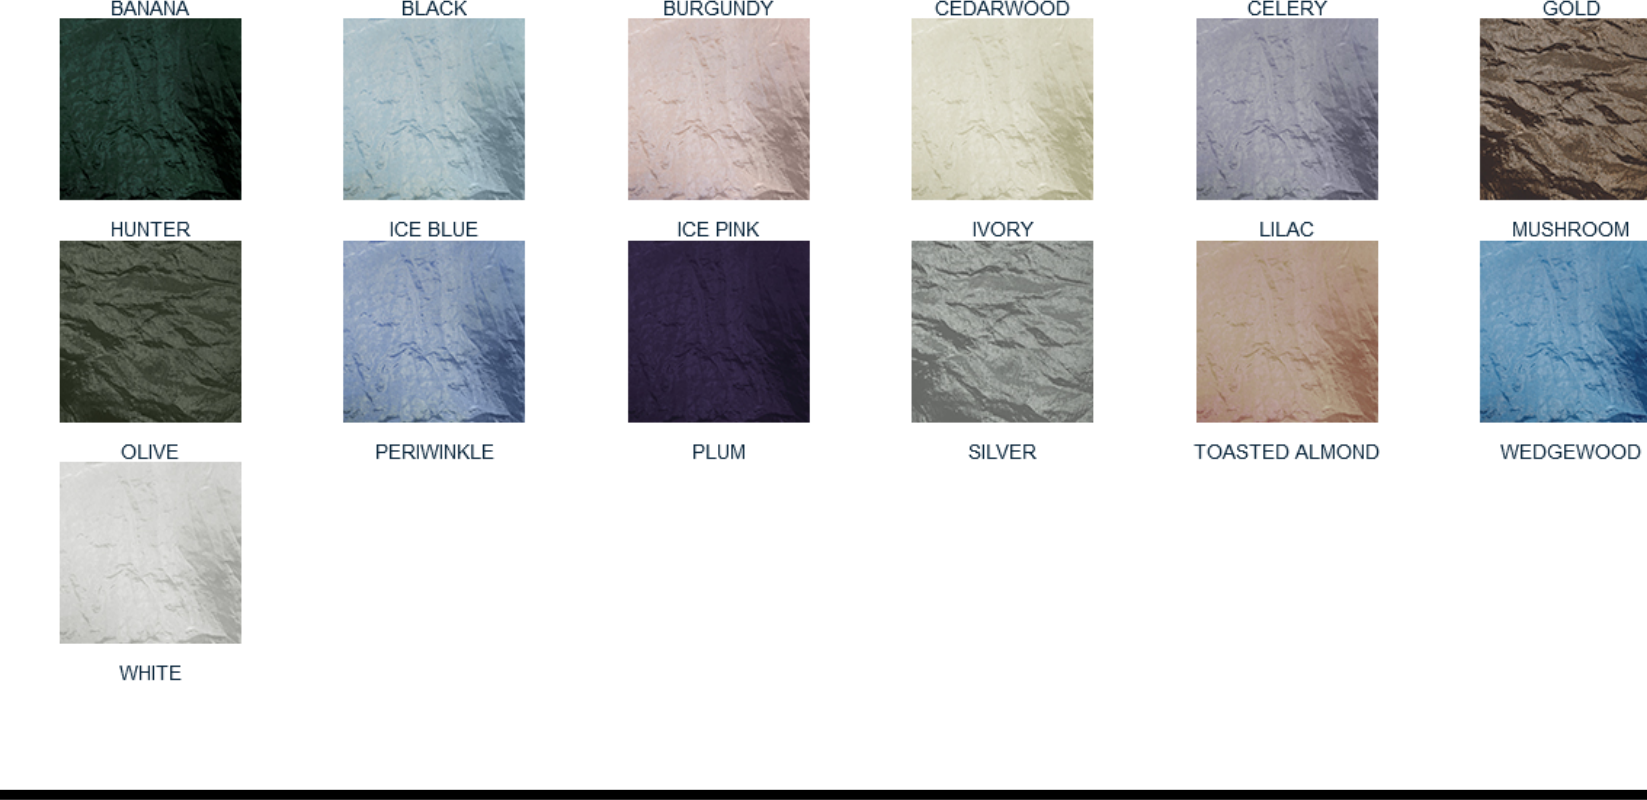

Fairmont Poly Nylon

BANANA

BLACK

BURGUNDY

CEDARWOOD

CELERY

GOLD

HUNTER

ICE BLUE

ICE PINK

IVORY

LILAC

MUSHROOM

OLIVE

PERIWINKLE

PLUM

SILVER

TOASTED ALMOND

WEDGEWOOD

WHITE

Pricing at a-1stl.com/table-cloth

To order either email or call;

info@a-1stl.com

314-405-9900

618-343-1680

A-1 Party, Tent, & Tool

All Rights Reserved Rev. 2/22 A-1 Party, Tent, & Tool ©2022

314-405-9900 618-343-1680 Info@a-1stl.com